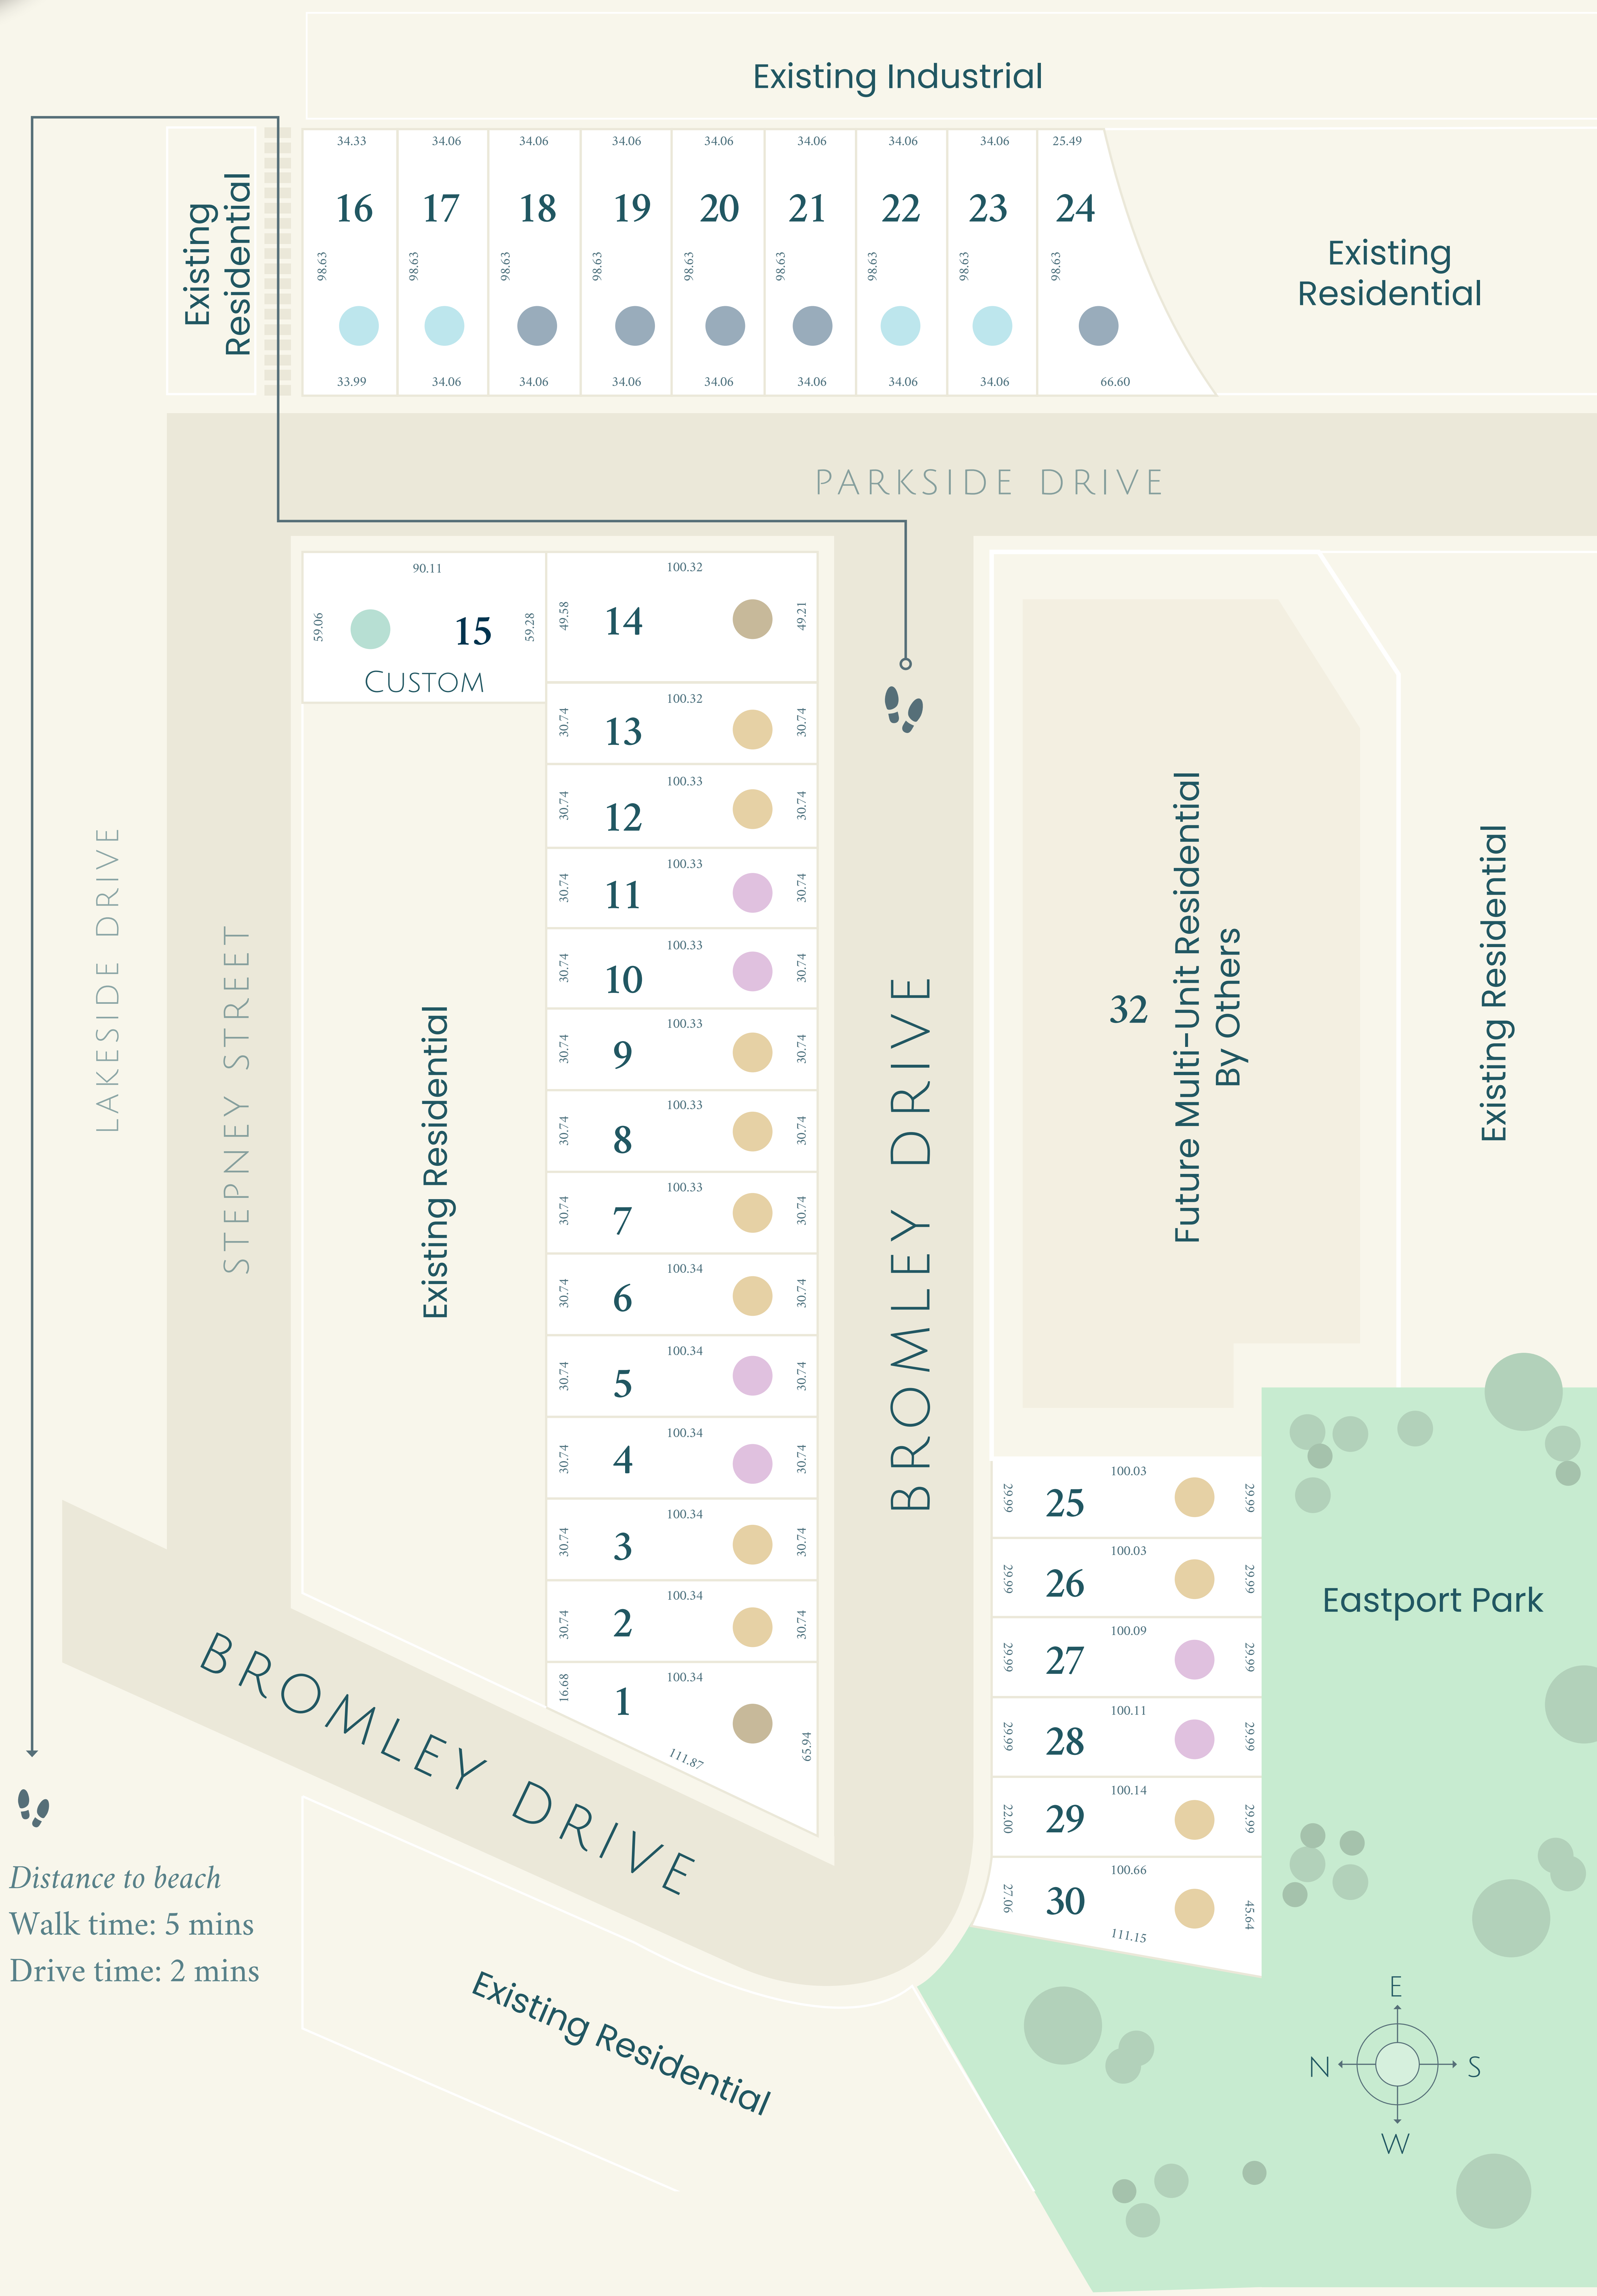

BROMLEY GARDENS

PORT WELLER

LAKE ONTARIO

JONES BEACH

- CARSON
- HUTTON
- CUSTOM
- CARSON (Corner)
- HAMPTON
- BERKLEY